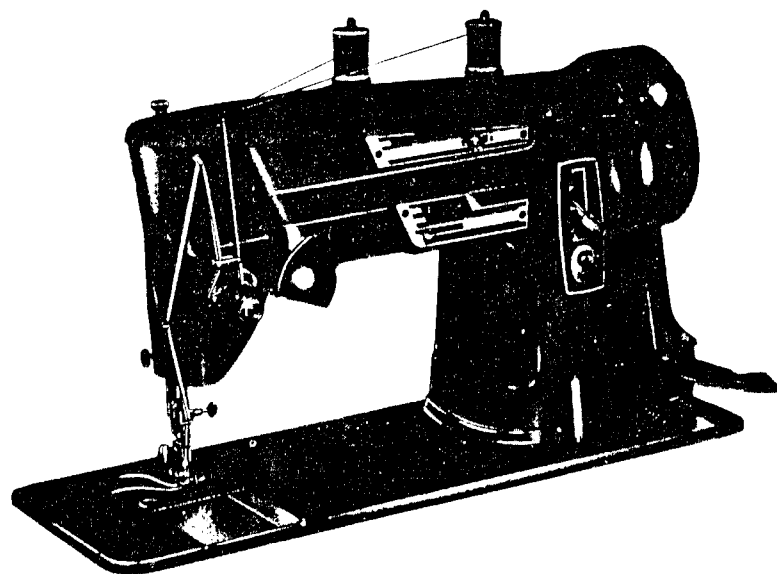

SINGER
328K

List of Parts—Machine No. 328K

ATTACHMENT SET 161615

32773	Presser Foot
86742	Ruffler
81245	Binder
161172	Seam Guide
161294	Screwdriver (LG)
161295	Screwdriver (SM)
161609	Tube of Oil
161611	Attachment Box
161613	Button Foot
161614	Throat Plate
161671	Hemmer Foot
161771	Applique Foot
161894	Raising Plate
172336	Bobbin (Plastic) (4)
276302	Fashion Disc 2
276303	Fashion Disc 3
276305	Fashion Disc 5
276306	Fashion Disc 6
276309	Fashion Disc 9
276310	Fashion Disc 10
276313	Fashion Disc 13
276331	Fashion Disc 31
2020(15x1)	Needles 14 (3)

List of Parts—Machine No. 328K